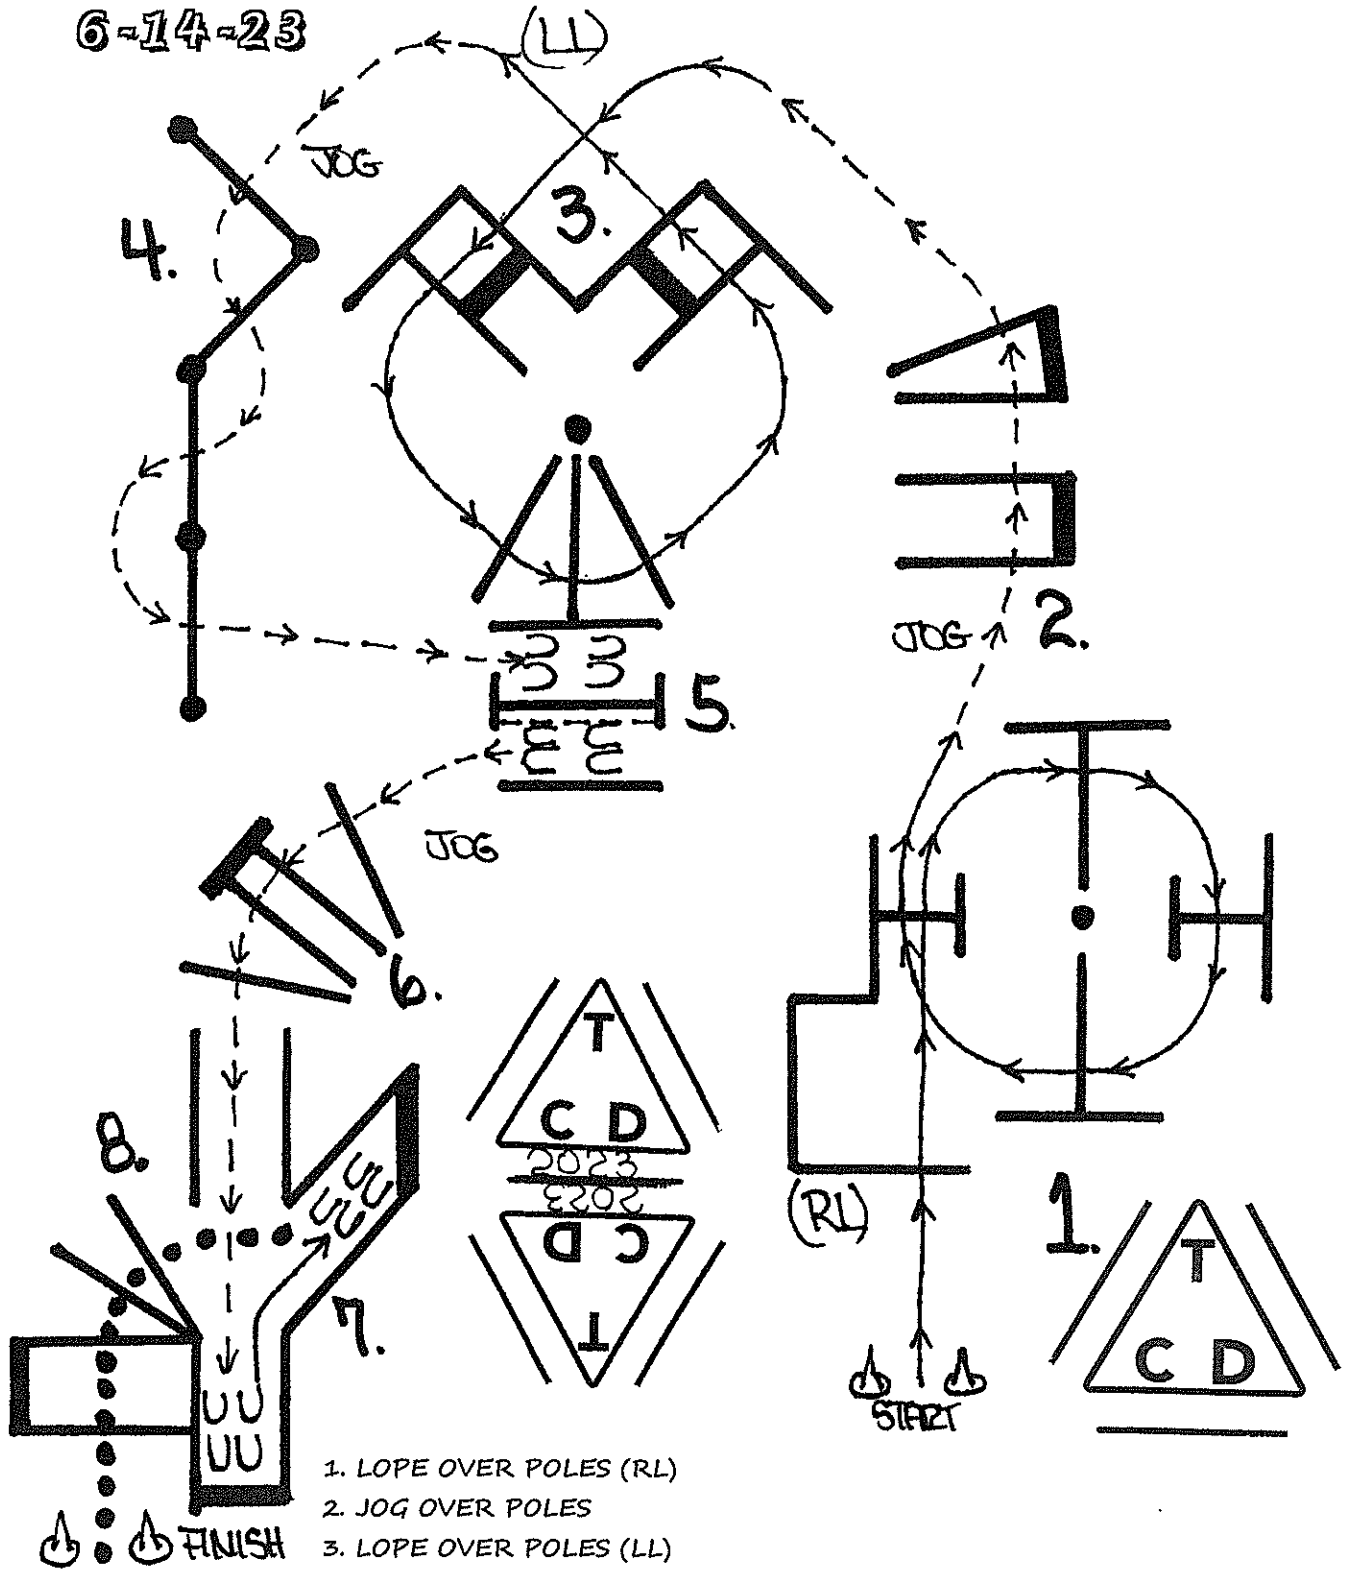

## PRE-SHOW

6-14-23

99-ARAB WESTERN ATR  
100-HA/AA WESTERN-ATR

1. LOPE OVER POLES (RL)
2. JOG OVER POLES
3. LOPE OVER POLES (LL)
4. JOG THRU SERPENTINE & OVER POLES TO GATE
5. GATE:(RH) RIDE THRU OVER POLE CLOSE
6. JOG OVER POLES & INTO CHUTE
7. BACK THRU POLES
8. WALK OUT OF CHUTE OVER POLES TO CONES & STOP